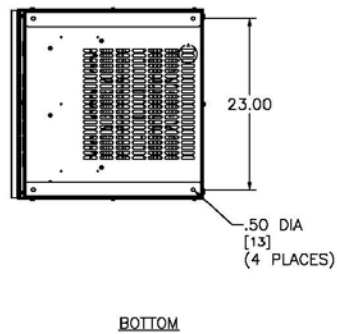

Product Features

- Low Voltage electrical distribution enclosure
- UL Type 2 – field convertible to Type 3R
- 300 Watt space heater available upon request

Product Drawings

DIMENSIONS: INCHES