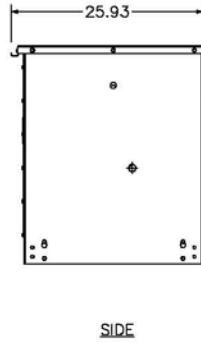

Product Features

- Low Voltage electrical distribution enclosure
- UL Type 2 – field convertible to Type 3R
- 300 Watt space heater available upon request

Product Drawings

DIMENSIONS: INCHES