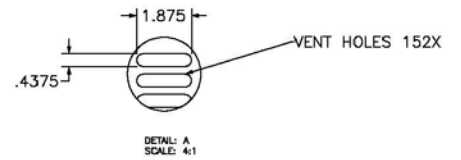

Product Features

- Low Voltage electrical distribution enclosure
- UL Type 2 – field convertible to Type 3R
- 300 Watt space heater available upon request

Product Drawings

DIMENSIONS: INCHES