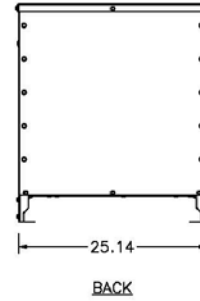

Product Features

- Low Voltage electrical distribution enclosure
- UL Type 2 – field convertible to Type 3R
- 300 Watt space heater available upon request

Product Drawings

DIMENSIONS: INCHES