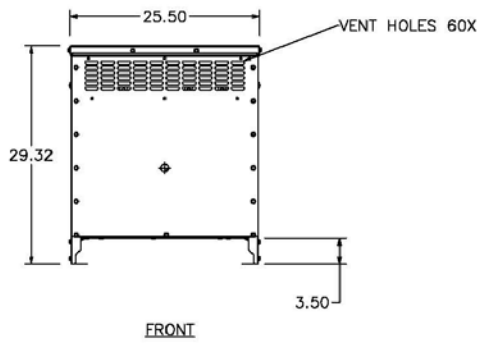

Product Features

- Low Voltage electrical distribution enclosure
- UL Type 2 – field convertible to Type 3R
- 300 Watt space heater available upon request

Product Drawings

DIMENSIONS: INCHES